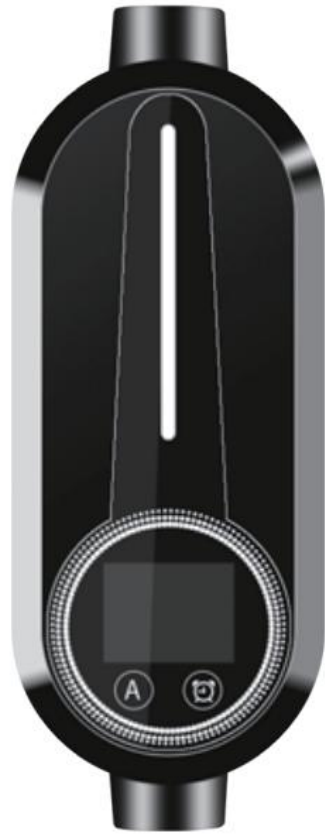

Model H1

PRODUCT NAME	AC CHARGER ENCLOSURE
Product Model	Model H1
Product Size	83*230*48mm
Protection Function	AC
Charging Gun	220V
Charging Port	16/32A
Input Voltage	3.5/7kW
Installation Method	Portable
Charging Method	Plug and Charge
Product Color	Black