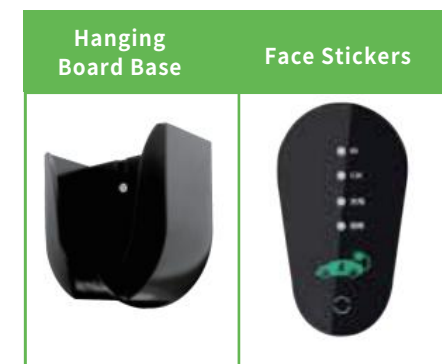

Model K9

PRODUCT NAME	AC CHARGER ENCLOSURE
Product Model	Model K8
Product Size	242*110*58mm
Protection Function	AC
Charging Gun	220V
Charging Port	16/32A
Input Voltage	3.5/7kW
Installation Method	Portable
Charging Method	Plug and Charge
Product Color	Black/Silver/Grey

PRODUCT NAME	AC CHARGER ENCLOSURE
Product Model	Model K9
Product Size	242*132*56mm
Protection Function	AC
Charging Gun	220V
Charging Port	16/32A
Input Voltage	3.5/7kW
Installation Method	Portable
Charging Method	Plug and Charge
Product Color	Black/Silver/Grey